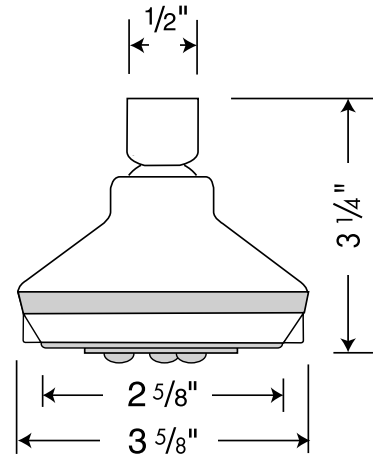

Interaktiv 2-Jet Showerhead 06684XX0

Available in Chrome (00), Brushed Nickel (82), Polished Nickel (83), Polished Brass (93)

Product Specification

2 spray modes: full shower, massage shower
Turbo³ massage
Rub-it! cleaning system
Decorative rubber boot
Flow rate max 2.5 gpm